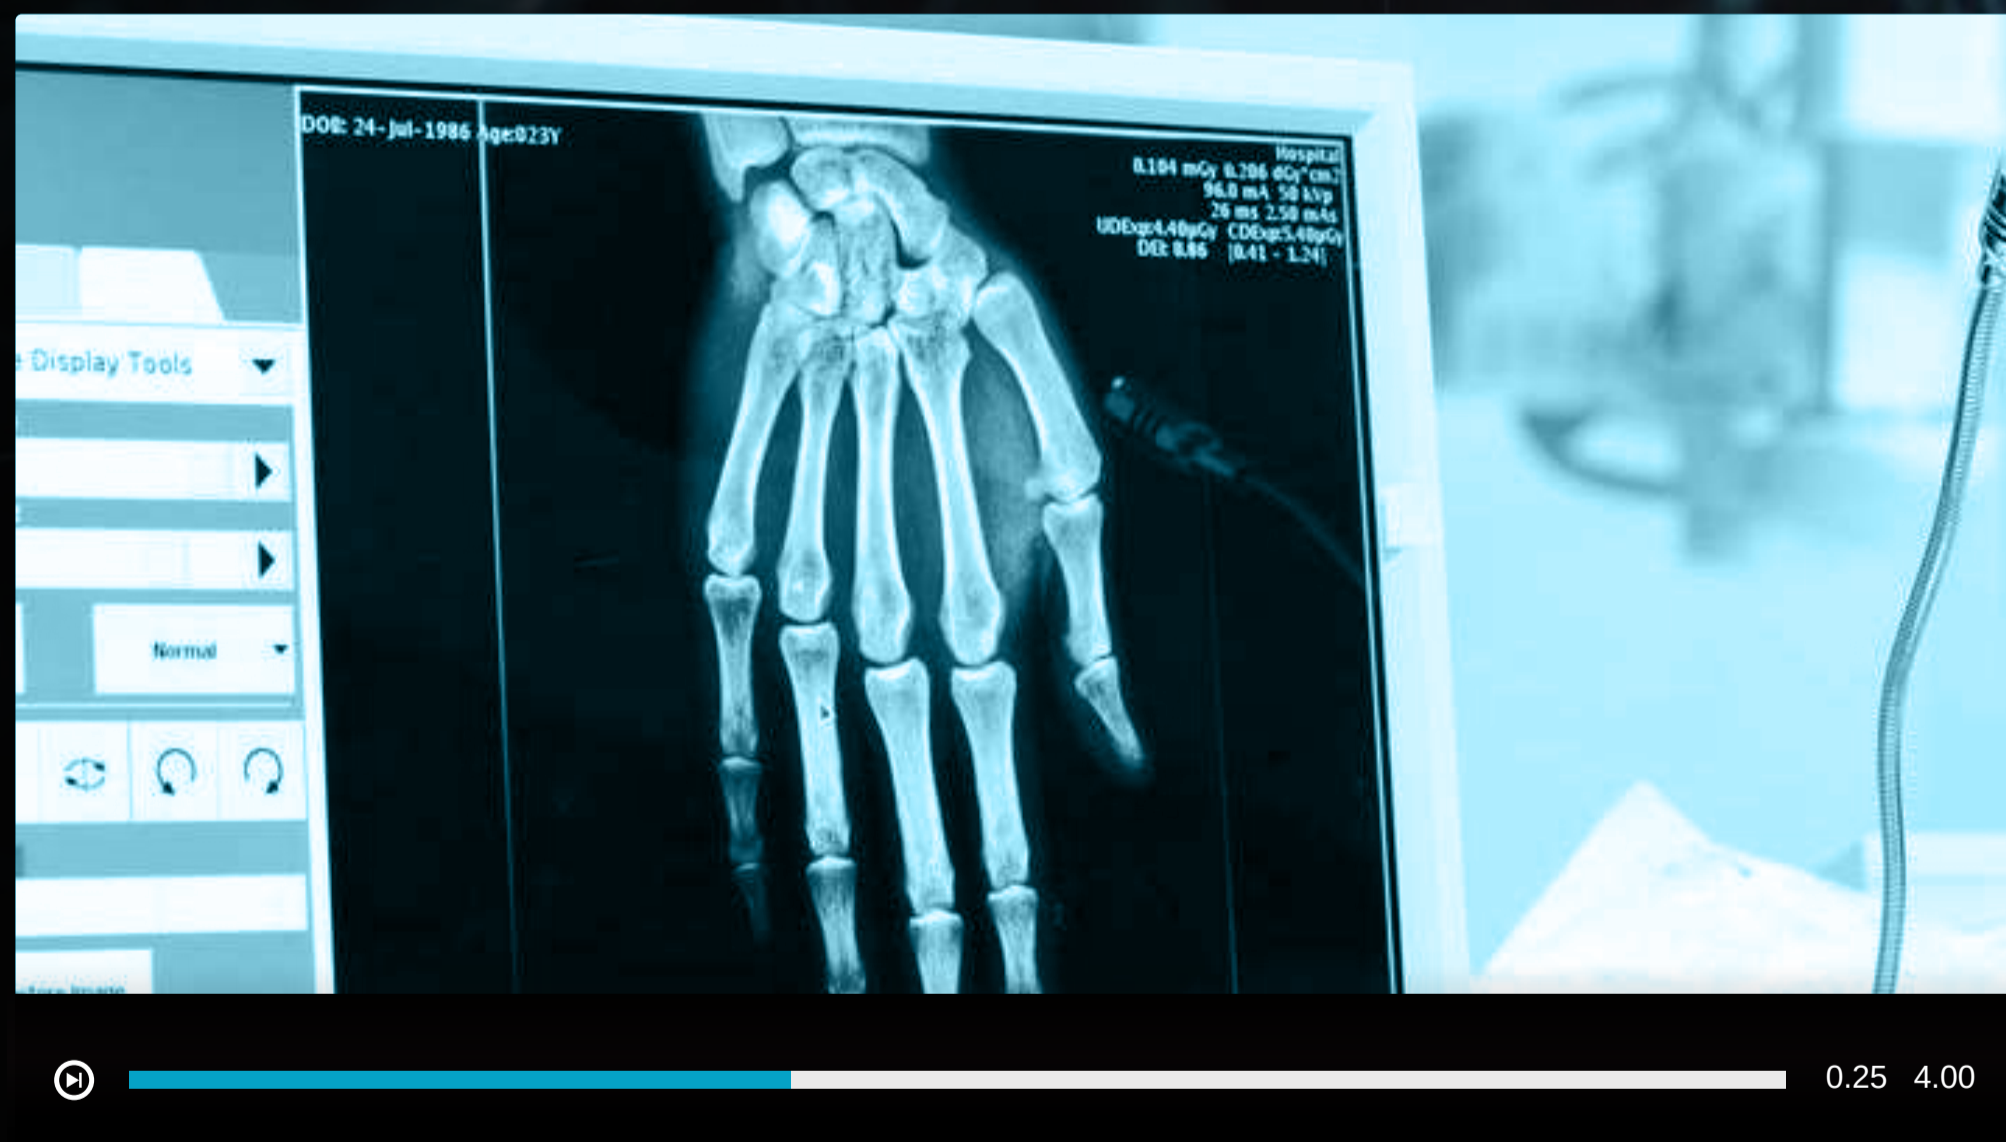

WE PROVIDE WORLD-CLASS FACT BASED ANSWERS

We review, design, build, bend, break, shoot, deconstruct and reconstruct while **objectively analyzing critical information** to provide answers for our clients, internationally.

HEADING 2 - 24PT

Injury Biomechanics →

Arimo Regular, 14pt, line-height: 24pt
Quisque aliquam. Donec faucibus.
Nunc iaculis suscipit dui. Nam sit amet II sem. Donec sed tellus eget.

The Science of Violence →

Arimo Regular, 14pt, line-height: 24pt
Quisque aliquam. Donec faucibus.
Nunc iaculis suscipit dui. Nam sit amet II sem. Donec sed tellus eget.

Incident Reconstruction →

Arimo Regular, 14pt, line-height: 24pt
Quisque aliquam. Donec faucibus.
Nunc iaculis suscipit dui. Nam sit amet II sem. Donec sed tellus eget.

Research and Development →

Arimo Regular, 14pt, line-height: 24pt
Quisque aliquam. Donec faucibus.
Nunc iaculis suscipit dui. Nam sit amet II sem. Donec sed tellus eget.

CALL TO ACTION

HEADING 2 - 24PT

Arimo Regular, 14pt, line-height: 24pt Quisque aliquam. Donec faucibus. Nunc iaculis suscipit dui. Nam sit amet II sem. Donec sed tellus eget sapien .

CALL TO ACTION

HEADING 2 - 24PT

Arimo Regular, 14pt, line-height: 24pt Quisque aliquam. Donec faucibus. Nunc iaculis suscipit dui.

CALL TO ACTION

HEADING 2 - 24PT